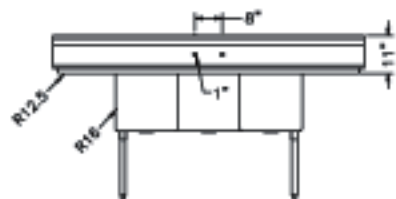

• COMPARTMENT SINKS •

High Quality 304 Stainless Steel

TSA-3-D1

TSA-3-N

..... THREE COMPARTMENT SINK

Model	Ga.	Bowl Size			Overall Size			Shipping wt.	List Price
		W	L	H	W	L	H		
TSA-3-12-D1	18	18	18	12	24	90 ^{1/2}	44 ^{1/2}	94	1,111.80
TSA-3-12-L1	18	18	18	12	24	75	44 ^{1/2}	87	1,092.29
TSA-3-12-R1	18	18	18	12	24	75	44 ^{1/2}	87	1,092.29
TSA-3-14-D1	18	18	18	14	24	90 ^{1/2}	44 ^{1/2}	98	1,099.58
TSA-3-14-D2	18	18	18	14	24	102 ^{1/2}	44 ^{1/2}	104	1,194.38
TSA-3-14-N	18	18	18	14	24	59 ^{3/4}	44 ^{1/2}	83	1,092.29
TSA-3C-D1	18	18	18	11	24	59	44 ^{1/2}	108	1,751.57
TSA-3-D1	18	18	18	11	24	90 ^{1/2}	44 ^{1/2}	91	947.92
TSA-3-L1	18	18	18	11	24	75	44 ^{1/2}	84	1,004.79
TSA-3-N	18	18	18	11	24	59 ^{3/4}	44 ^{1/2}	76	966.88
TSA-3-R1	18	18	18	11	24	75	44 ^{1/2}	84	1,004.79
TSA-4-14-D2	18	18	18	14	24	120	44 ^{1/2}	126	1,595.53
TSA-4-D1	18	18	18	11	24	108 ^{1/2}	44 ^{1/2}	111	1,462.89
TSA-4-N	18	18	18	11	24	77	44 ^{1/2}	96	1,439.48
TSB-3C-D2	16	24	24	14	29	76	44 ^{1/2}	200	2,570.79
TSB-3-D2	16	24	24	14	29	120	44 ^{1/2}	166	1,664.54
TSB-3-L2	16	24	24	14	29	98 ^{1/2}	44 ^{1/2}	150	1,790.58
TSB-3-N	16	24	24	14	29	59 ^{3/4}	44 ^{1/2}	135	1,712.56
TSB-3-R2	16	24	24	14	29	98 ^{1/2}	44 ^{1/2}	150	1,790.58
TSC-3-D2	16	18	21	14	26 ^{1/2}	102 ^{1/2}	44 ^{1/2}	142	1,638.44
TSCS-3-21	18	10	14	10	19 ^{1/2}	60	43 ^{1/2}	59	929.69
TSCS-3-23	18	14	16	12	19 ^{1/2}	72	43 ^{1/2}	73	1,020.83
TSD-3-D2	16	18	21	14	29	102 ^{1/2}	44 ^{1/2}	141	1,677.45

TSA-3-D1 VIEW

(UNIT : INCH)

* All shipping weights are approximate.

* Although every attempt has been made to ensure the accuracy of the information provided, we cannot be held responsible for typographical or printing errors. Information and specifications are subject to change without notice.