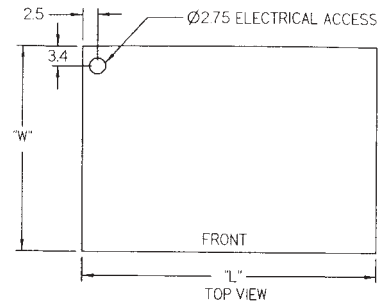

SPECIFICATIONS:

| Model | Dimensions | | | Self-Contained 120/60/1 | Remote 120/60/1 |
|-----------|------------|--------|-----|----------------------------|--------------------|
| | L | W | H | | |
| CGR5042DZ | 50.13" | 35.31" | 42" | 1/3 HP - 8.0 AMPS | 2.5 AMPS |
| CGR5048DZ | 50.13" | 35.31" | 48" | 1/3 HP - 8.0 AMPS | 2.5 AMPS |
| CGR5942DZ | 59.13" | 35.31" | 42" | 1/3 HP - 9.0 AMPS | 3.0 AMPS |
| CGR5948DZ | 59.13" | 35.31" | 48" | 1/3 HP - 9.0 AMPS | 3.0 AMPS |
| CGR7742DZ | 77.13" | 35.31" | 42" | 1/3 HP - 9.0 AMPS | 3.0 AMPS |
| CGR7748DZ | 77.13" | 35.31" | 48" | 1/3 HP - 9.0 AMPS | 3.0 AMPS |