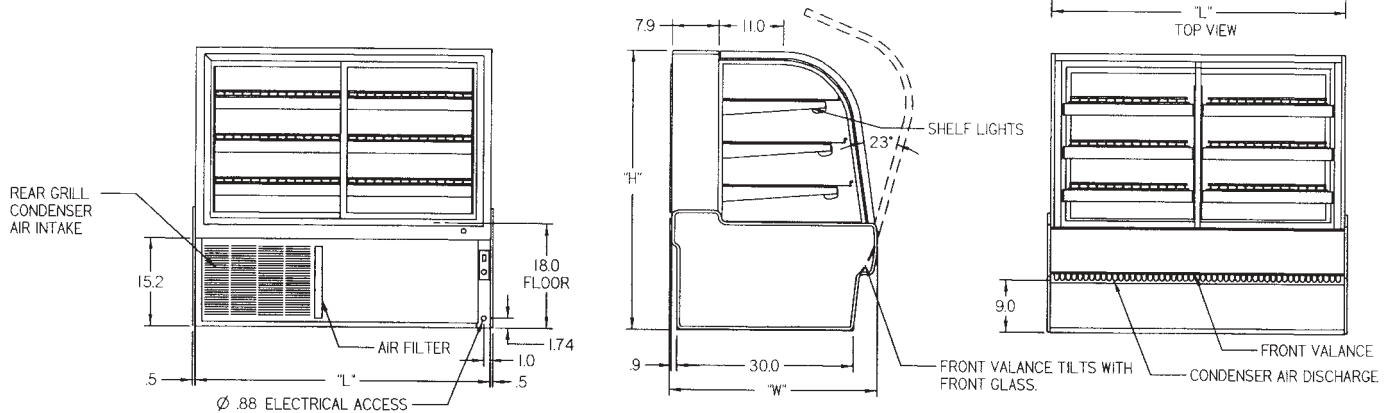

CURVED GLASS DUAL ZONE CASE

OPTIONAL ACCESSORIES:

- | | |
|--|--|
| <ul style="list-style-type: none"> *Special Base Finish *Glass Shelves *Rear Wrapping Board *Cord & Plug (Self-Contained Models Only) *Remote Condensing Unit *Black, Gold, or Chrome Wire Shelves *Reflective Ends *White or Mirrored Interior Ends With Laminated Exterior | <ul style="list-style-type: none"> *Reflective Rear Doors *Casters/Cord & Plug Included (Self-Contained Models Only) *Legs *Top Cutting Board, White *Package Shelf *Light Below Package Shelf *Front Glass and Rear Door Locks *Joining Kit for Continuous Line-Ups |
|--|--|

SPECIFICATIONS:

| Model | Dimensions | | | Self-Contained 120/60/1 | Remote 120/60/1 |
|-----------|------------|--------|-----|----------------------------|--------------------|
| | L | W | H | | |
| CGR5042DZ | 50.13" | 35.31" | 42" | 1/3 HP - 8.0 AMPS | 2.5 AMPS |
| CGR5048DZ | 50.13" | 35.31" | 48" | 1/3 HP - 8.0 AMPS | 2.5 AMPS |
| CGR5942DZ | 59.13" | 35.31" | 42" | 1/3 HP - 9.0 AMPS | 3.0 AMPS |
| CGR5948DZ | 59.13" | 35.31" | 48" | 1/3 HP - 9.0 AMPS | 3.0 AMPS |
| CGR7742DZ | 77.13" | 35.31" | 42" | 1/3 HP - 9.0 AMPS | 3.0 AMPS |
| CGR7748DZ | 77.13" | 35.31" | 48" | 1/3 HP - 9.0 AMPS | 3.0 AMPS |