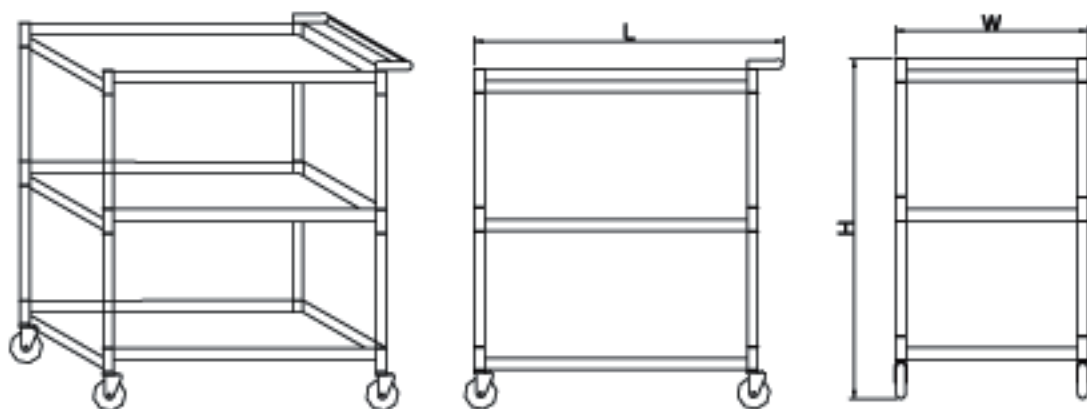

• SOLID BUS CARTS •

304 S/S Body w/ rubber casters

.... BUS CART

* FEATURES / BENEFITS

- All 304 stainless steel
- Entire cart is packed in one box
- 4" resilient rubber casters
- Built-in 1 1/2" ledge on every side of shelf
- Economic models available (430 S/S)

(UNIT : INCH)

Model	Ga.	W	L	H	Shipping wt.	List Price
TBUS-2133	18	21	33	33.5	47	548.63
TBUS-1828	18	18	28	33.5	37	438.90
TBUS-1524	18	15	24	33.5	32	356.90
TBUS-1828E	18	18	28	33.5	37	380.00
TBUS-1524E	18	15	24	33.5	32	306.08