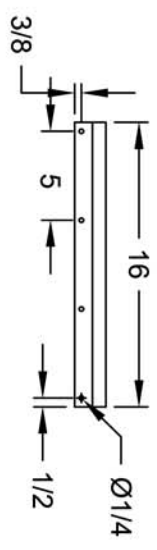

MOUNTING BRACKET

SIDE SPLASHES
SPOT WELDED
& CAULKED

1/2 TURNDOWN
ON BACK

DRAWN FOR: BK Resources		MAT. TOP:	DATE	REVISIONS
REF. NO.		BASE:		
ITEM NAME: BKHS-W-1410-1-SS		REQD/ITEM		
PROD. NO.		DATE: 4-6-05		
SCALE: NO SCALE		BY: J.K.		
		CHECKED BY:		