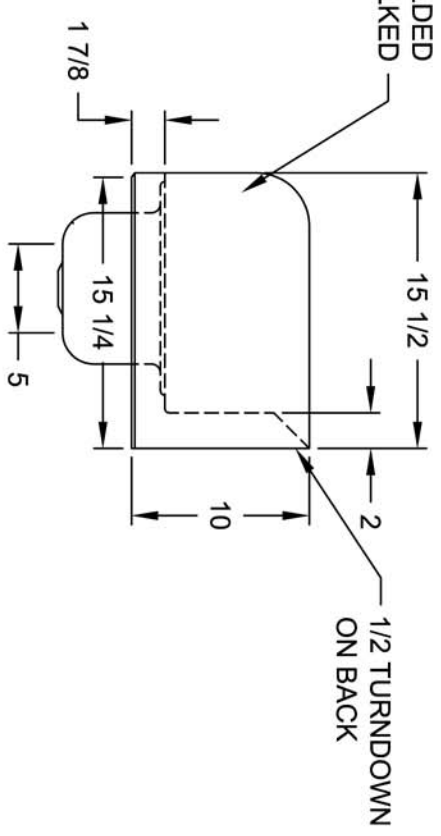

MOUNTING BRACKET

SIDE SPLASHES
SPOT WELDED
& CAULKED

1/2 TURNDOWN
ON BACK

DRAWN FOR: BK Resources		MAT. TOP:	DATE	REVISIONS
REF. NO.		BASE:		
ITEM NAME: BKHS-W-1410-1-SS		REQD/ITEM		
PROD. NO.		DATE: 4-6-05		
SCALE: NO SCALE		BY: J.K.		
		CHECKED BY:		