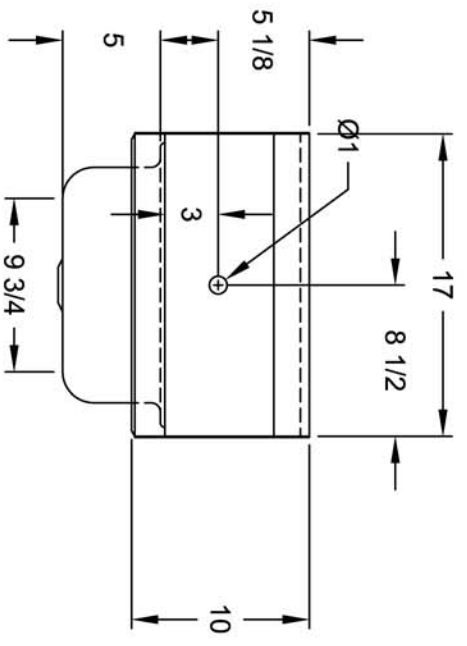

MOUNTING BRACKET

SIDE SPLASHES
SPOT WELDED
& CAULKED

1/2 TURNDOWN
ON BACK

DRAWN FOR: BK Resources		MAT. TOP:	DATE	REVISIONS
REF. NO.		BASE:		
ITEM NAME: BKHS-W-1410-1-SS		REQD/ITEM		
PROD. NO.		DATE: 4-6-05		
SCALE: NO SCALE		BY: J.K.		
		CHECKED BY:		